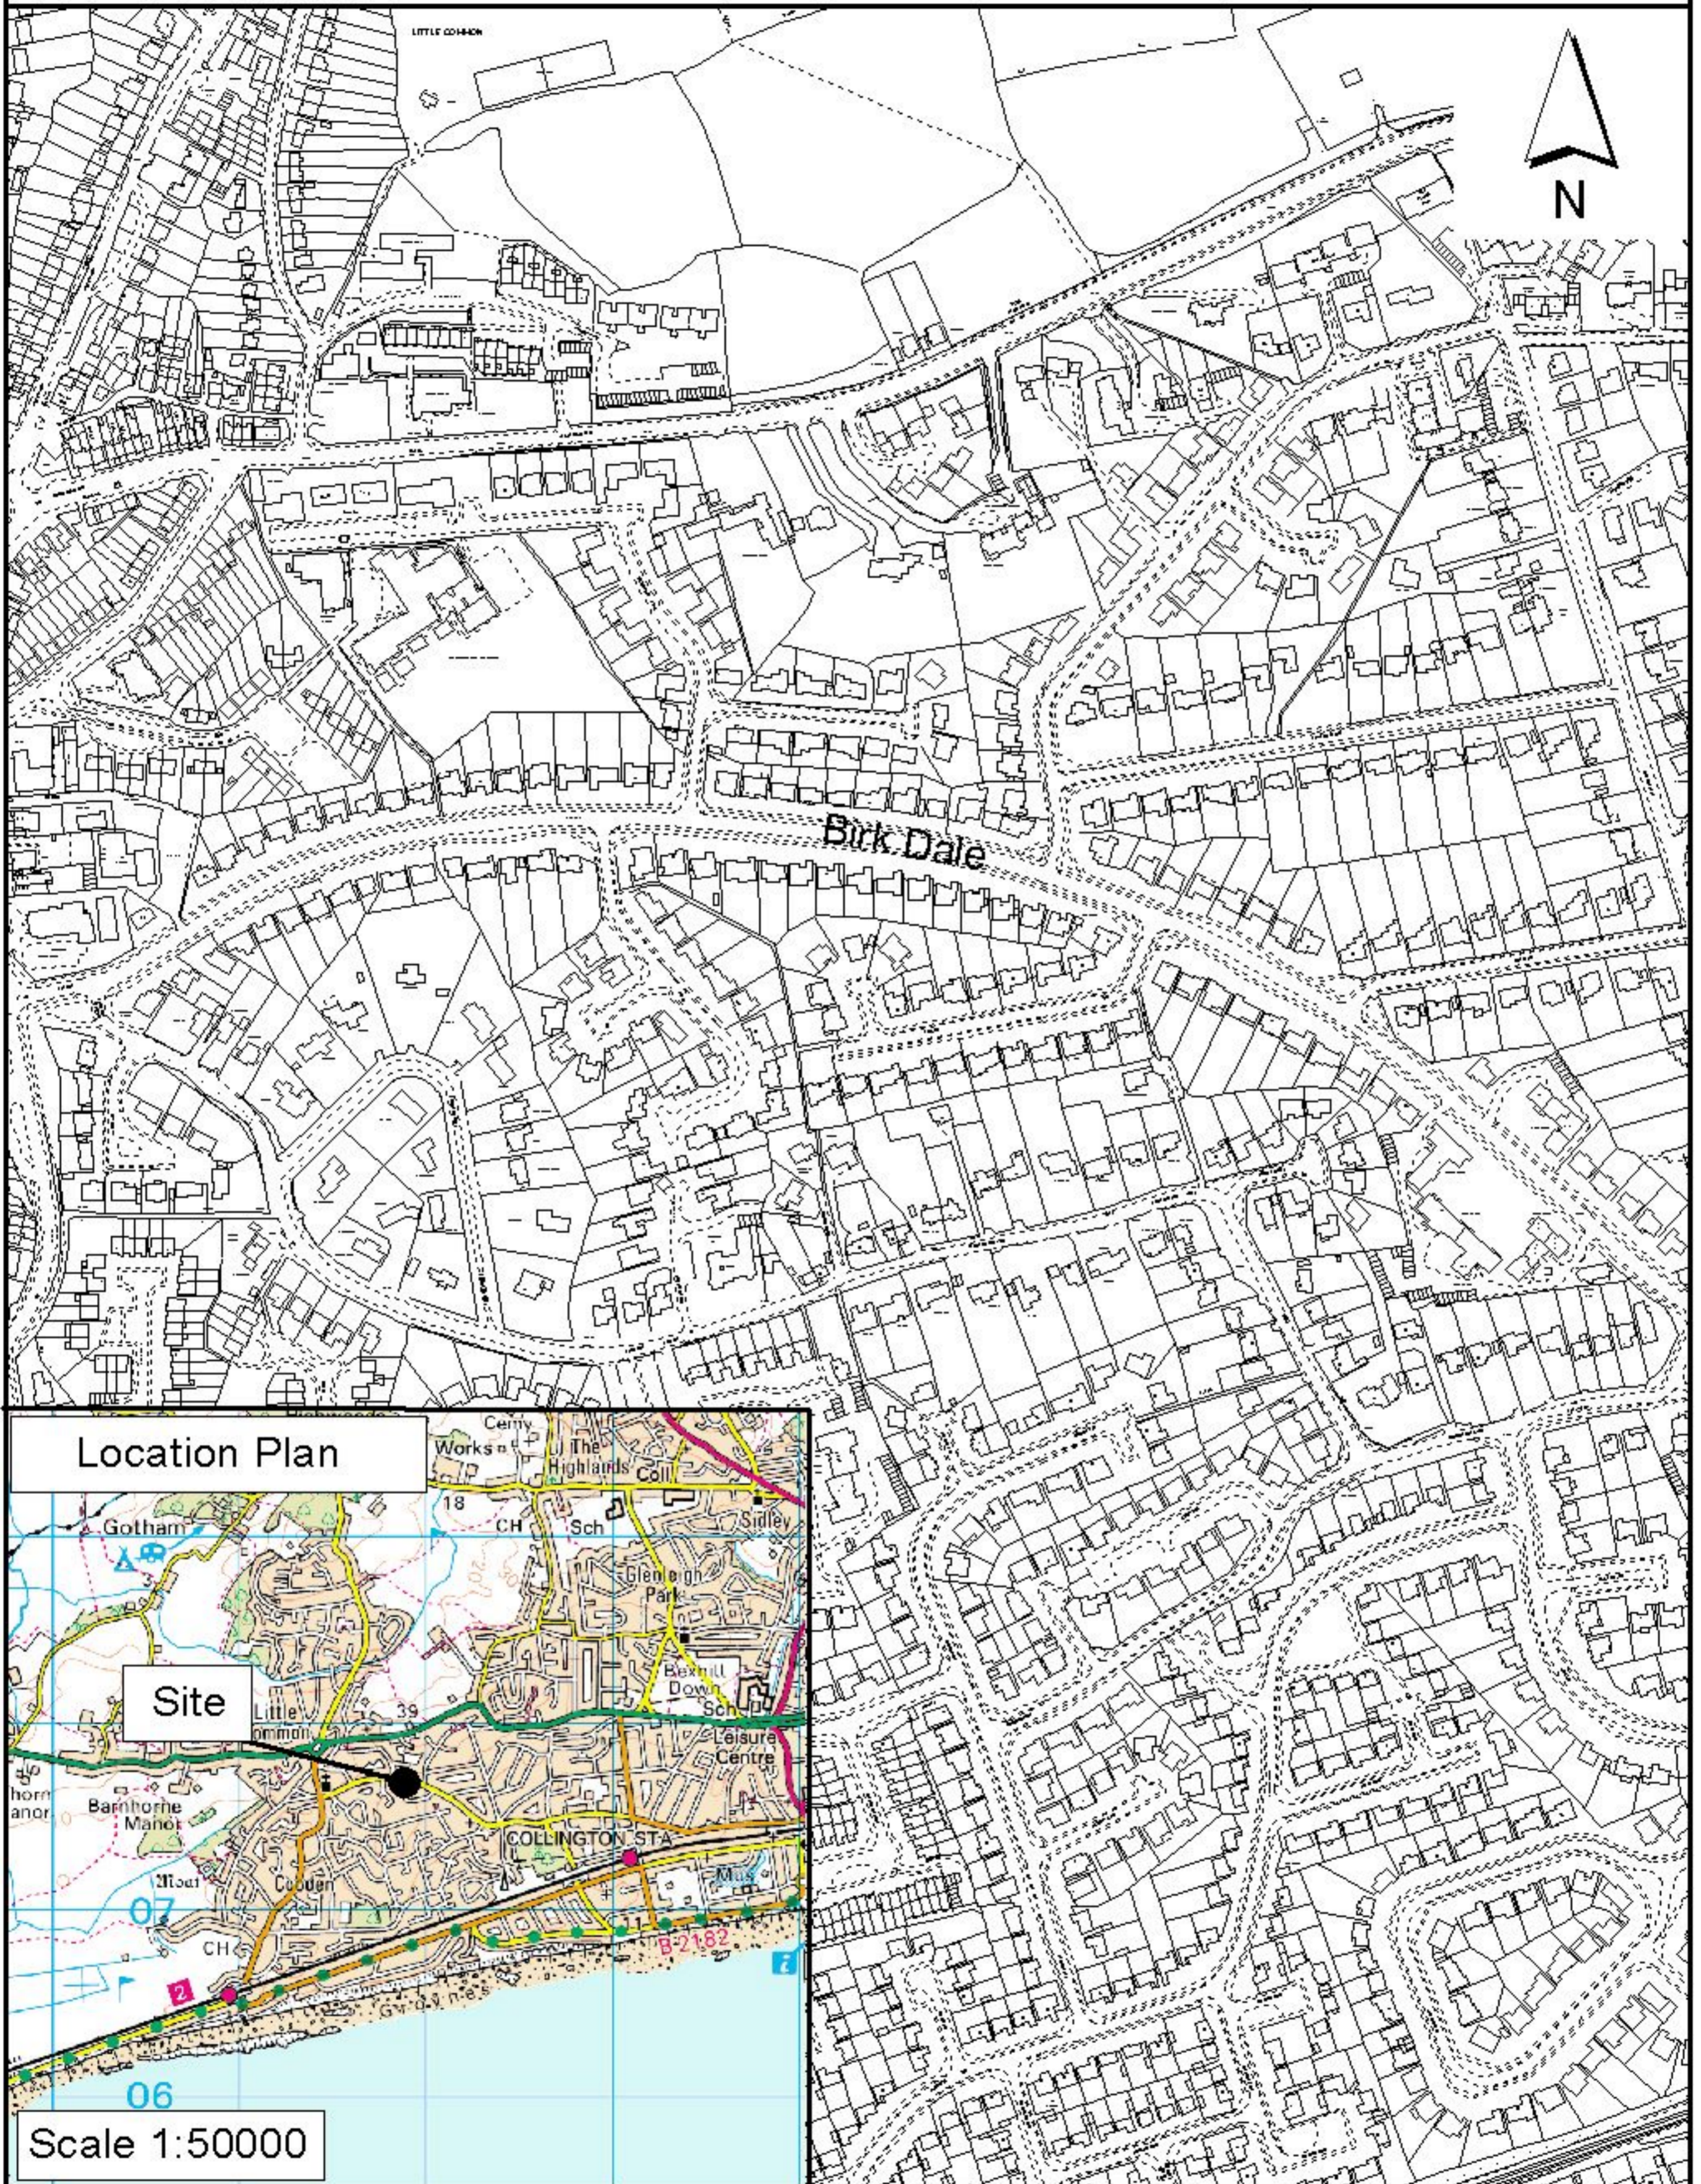

Birkdale, Bexhill - Petition concerning Traffic Speeds

Scale 1: 5000

Bob Wilkins
Msc CEng MICE MinstWVMIHT
Director, Transport and Environment
East Sussex County Council

Reproduced from the Ordnance Survey mapping with the permission of the Controller of Her Majesty's Stationery Office (c) Crown Copyright.
Unauthorised reproduction infringes Crown copyright and may lead to prosecution or civil proceedings.
East Sussex County Council, 00019601, 2005